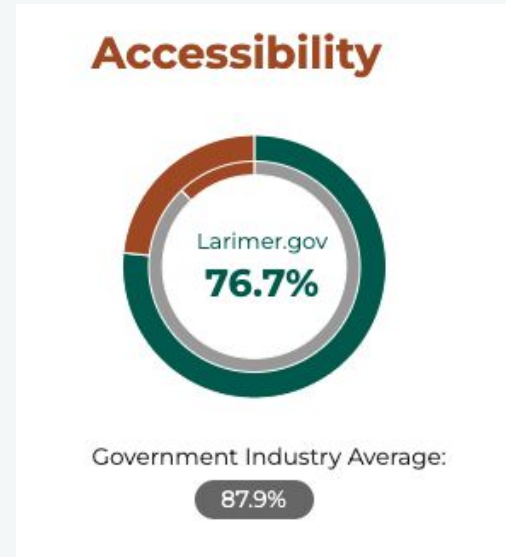

Have the conversation with community / leadership

<https://www.larimer.gov/accessibility/web-accessibility>